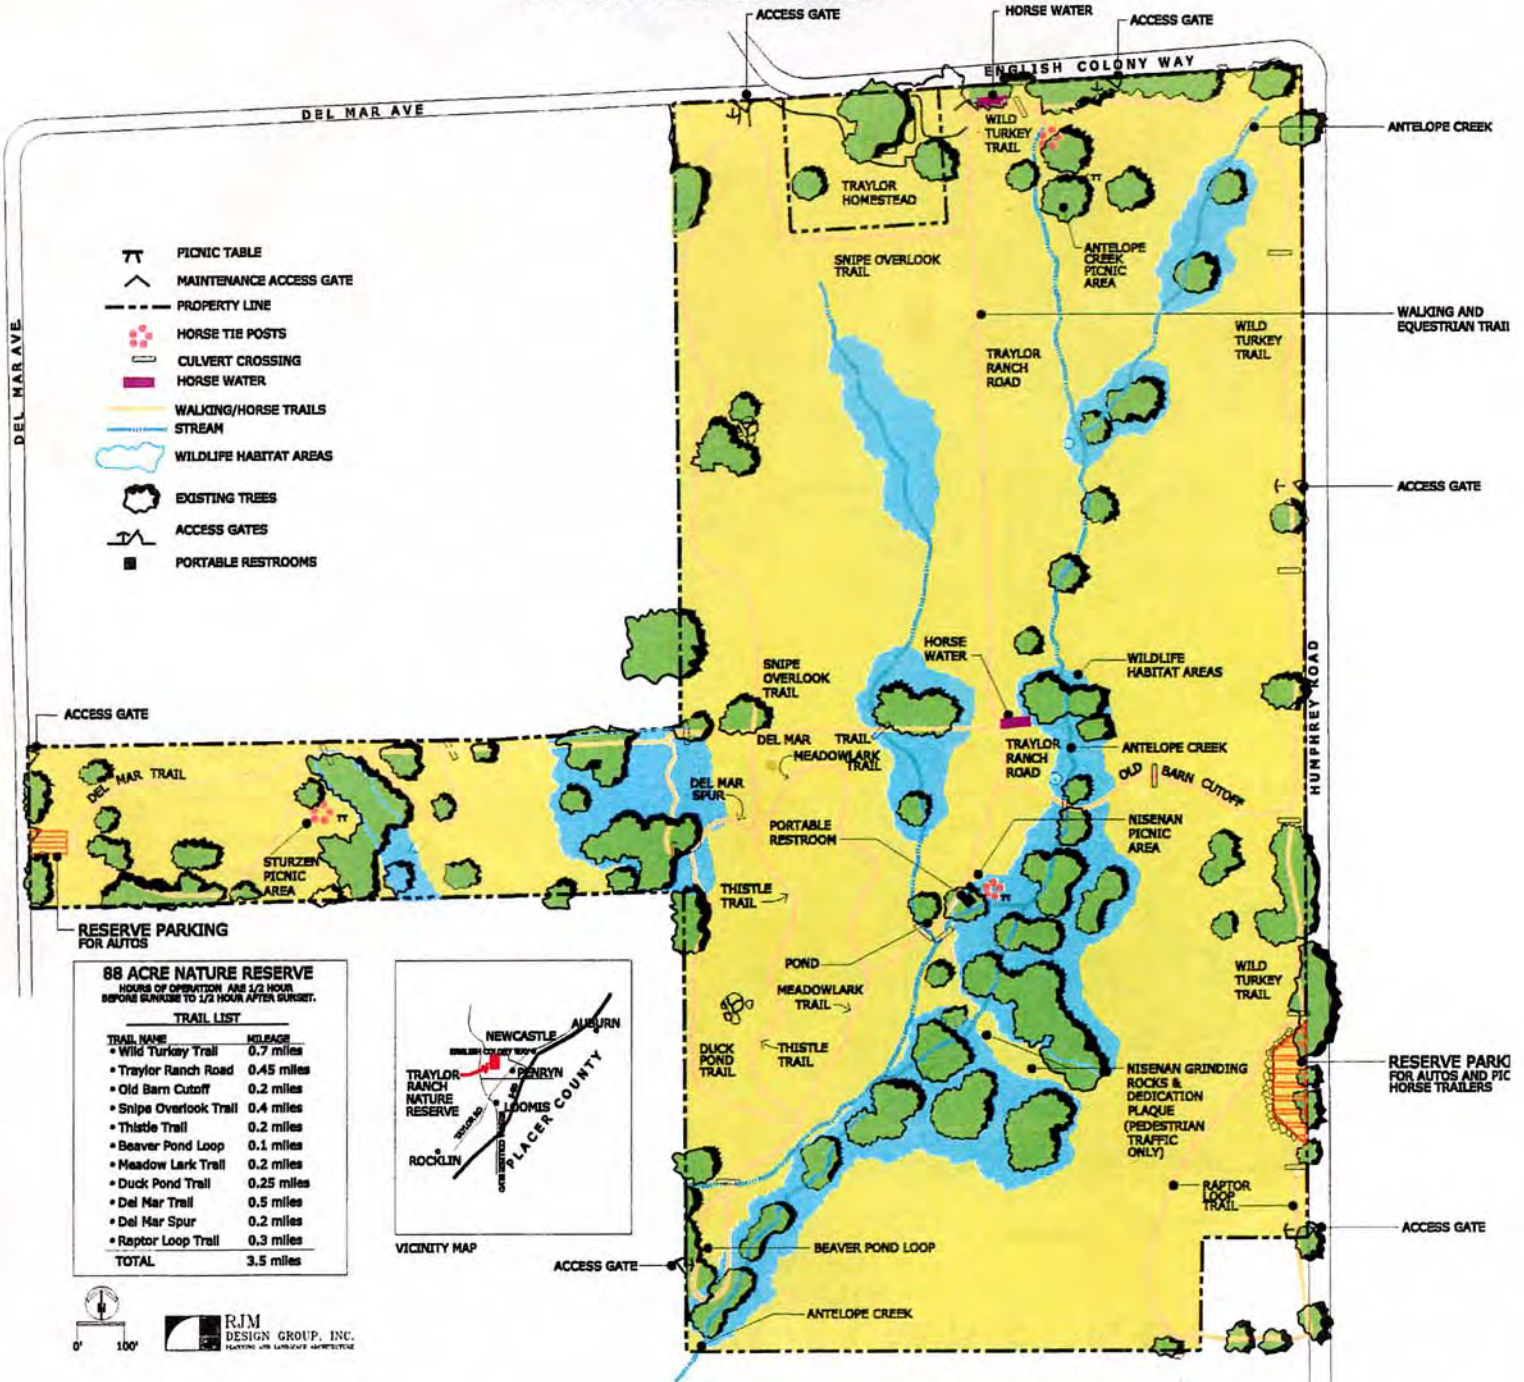

# TRAYLOR RANCH NATURE RESERVE

PENRYN, CALIFORNIA  
COUNTY OF PLACER

RJM DESIGN GROUP, INC.  
NATURE AND LANDSCAPE ARCHITECTURE