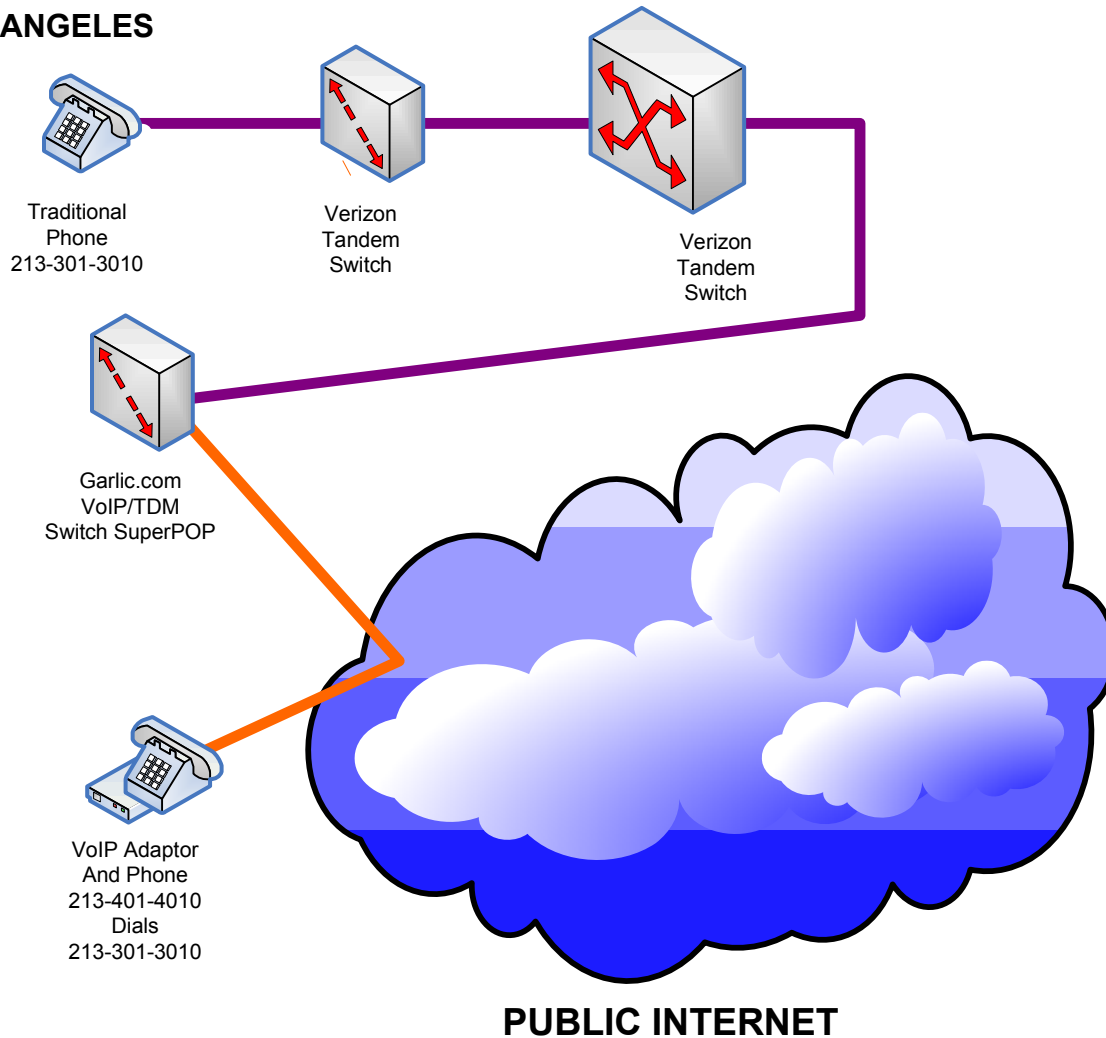

Route of Garlic.com Interstate, Intra-Lata VoIP Call

LOS ANGELES

- Minimal Use of Public Internet
- Local Super POP Connection
- Low Latency
- Minimal Jitter
- Near zero Packet Loss
- Carrier Quality Network
- Best Customer Experience

- Public VoIP Route
- IP or TDM Route
- TDM Route