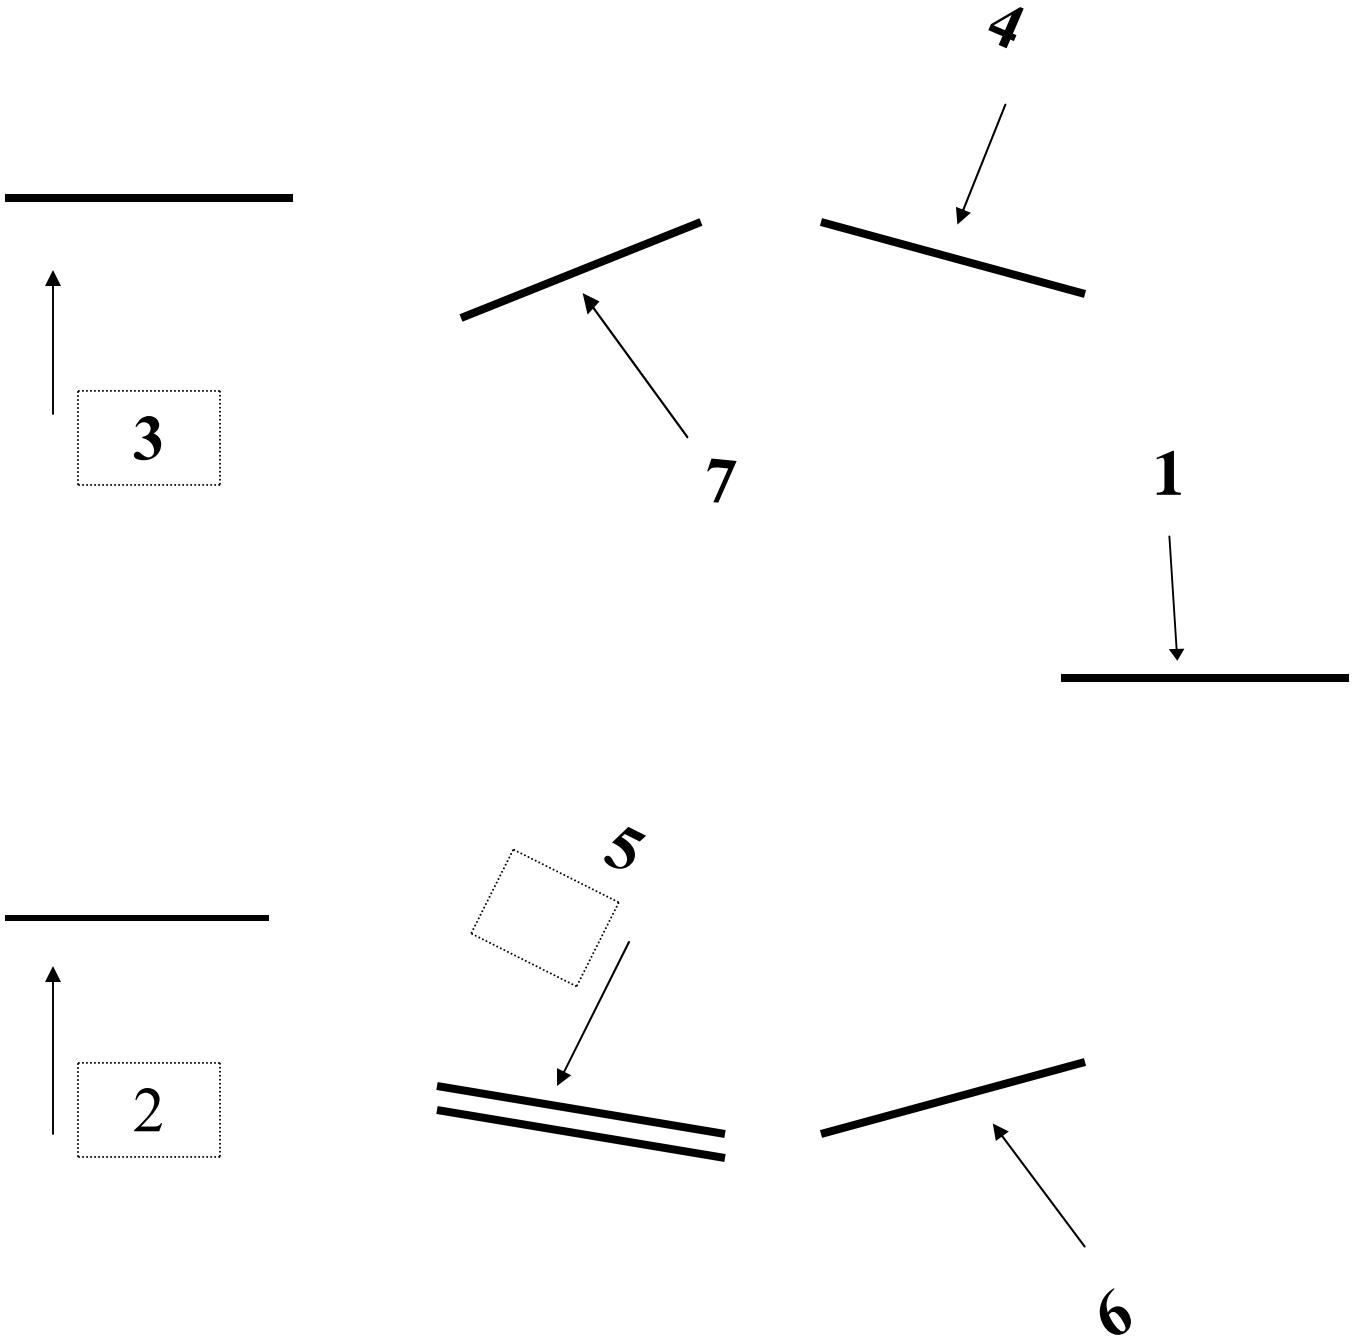

ENTER
GATE

JUMPER CLASSES

E10 Jumpers 3 foot

B
L
E
A
C
H
E
R
S

EXIT
GATE

ANNOUNCERS
BOOTH